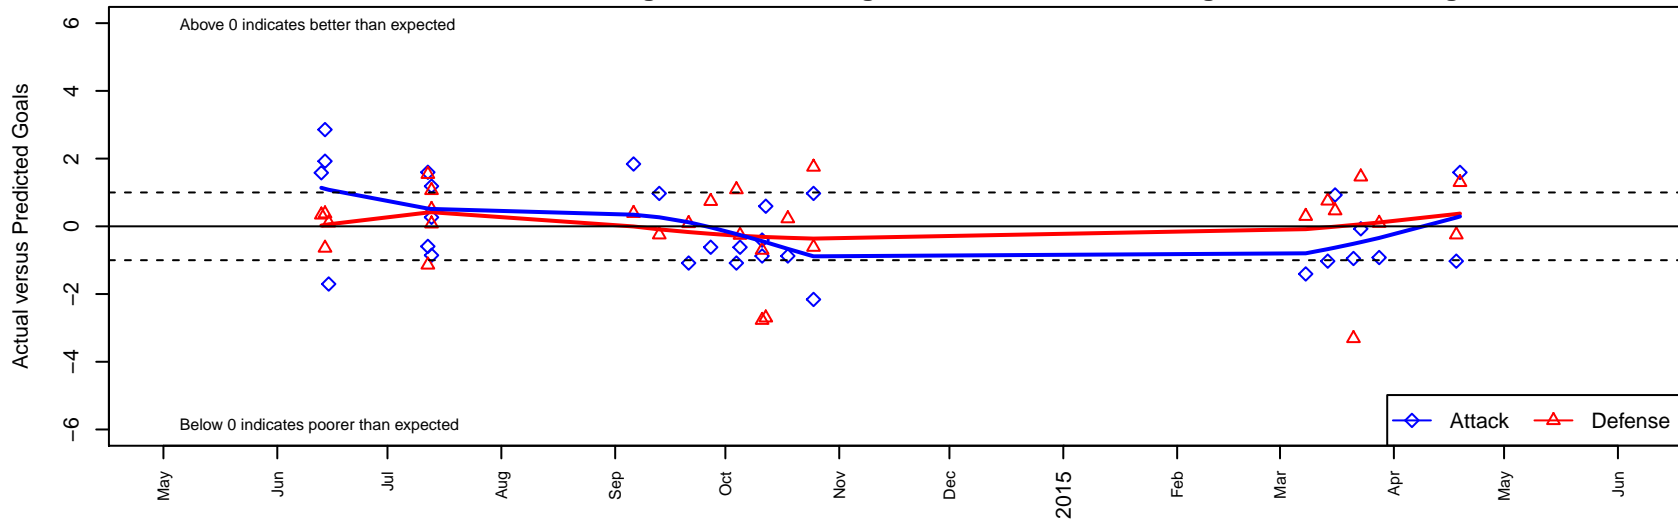

Breakers Brock G00

Breakers SC
 Spokane, WA
 G00 total strength=1086
 attack=2.45 defense=2.96
 fall league = PSPL Classic 1 U14
 spr league = Spr PSPL Classic 1 U14

alt names used:
 Breakers G00 White Brock
 IEYSA Breakers G00 Brock
 Spokane Breakers [G00]
 IEYSA Breakers G00 Brock

Venues played:
 2014 Olivia Chaffin GU14
 2014 Seattle Cup GU14
 2014 PSPL Classic 1 U14
 2014 Spr PSPL Classic 1 U14

Breakers Brock G00
 Dots are actual minus expected GF (blue circles) and GA (red triangles).
 Blue line is smoothed change in attack strength. Red is smoothed change in defense strength.

**attack and defense variance (black dot)
relative to other teams
and top 10 in region**

**attack and defense rating
relative to others at age
and all opponents in last 13 months**

Performance relative to 13 month average