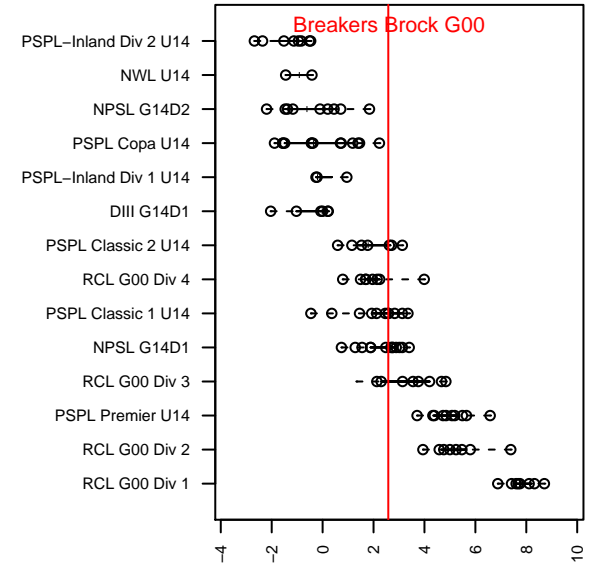

Breakers Brock G00

Breakers SC
 Spokane, WA
 G00 total strength=1086
 attack=2.45 defense=2.96
 fall league = PSPL Classic 1 U14
 spr league = Spr PSPL Classic 1 U14

alt names used:
 Breakers G00 White Brock
 IEYSA Breakers G00 Brock
 Spokane Breakers [G00]
 IEYSA Breakers G00 Brock

Venues played:
 2014 Olivia Chaffin GU14
 2014 Seattle Cup GU14
 2014 PSPL Classic 1 U14
 2014 Spr PSPL Classic 1 U14

Breakers Brock G00
 Dots are actual minus expected GF (blue circles) and GA (red triangles).
 Blue line is smoothed change in attack strength. Red is smoothed change in defense strength.

**attack and defense variance (black dot)
relative to other teams
and top 10 in region**

**attack and defense rating
relative to others at age
and all opponents in last 13 months**

Performance relative to 13 month average