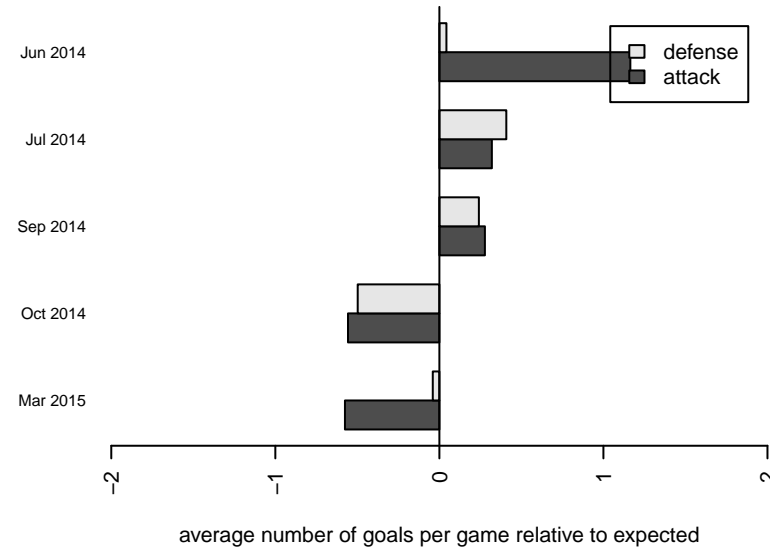

Performance relative to 13 month average